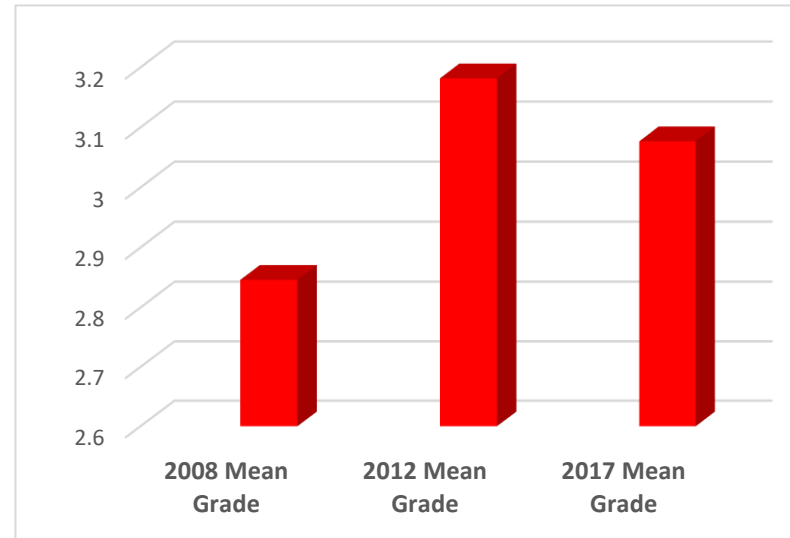

Fresno State Ag Education Multicultural / International Grade Summary

Year	Student	Course	Grade	Grade Pts
2008		SSCI 180	B	3
2008		GEOG 167	C	2
2008		n/a		
2008		PLSI 120	B	3
2008		n/a		
2008		SWRK 136	A	4
2008		GEOG 167	B	3
2008		GEOG 167	A	4
2008		GEOG 167	C	2
2008		CDDS 139	C	2
2008		COMM 164	B	3
2008		GEOG 167	B	3
2008		WS 135	B	3
2008		GEOG 167	B	3
2008		COMM 164	C	2
2012		ANTH 105W	B	3
2012		HIST 186	B	3
2012		GEOG 167	A	4
2012		MCJ 176	A	4
2012		CDDS 139	A	4
2012		CDDS 139	C	2
2012		SSCI 180	B	3
2012		MCJ 175	B	3
2012		CDDS 139	B	3
2012		MCJ 175	A	4
2012		GEOG 167	C	2
2017		COMM 164	A	4
2017		COMM 164	B	3
2017		CDDS 139	A	4
2017		N/A		
2017		GEOG 167	A	4

Grade Mean Summary	
2008 Mean Grade	2.85
2012 Mean Grade	3.18
2017 Mean Grade	3.08