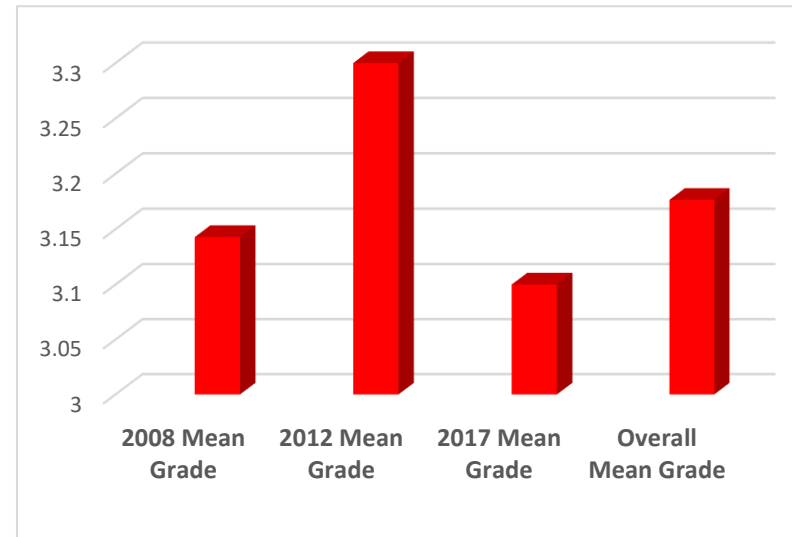

Fresno State Ag Education Plant 105 Grade Summary for 2008, 2012 & 2017

Conclusions:

All three groups had an overall B average in Plant 105
No practical difference between 2008, 2012 and 2017 overall means.

Plant 105 Grade Mean Summary	
2008 Mean Grade	3.14
2012 Mean Grade	3.30
2017 Mean Grade	3.10
Overall Mean Grade	3.18
Overall Std. Dev.	0.71

Year	Student	Course	Grade	Grade Pts
2008		Plant 105	C	2
2008		Plant 105	B	3
2008		N/A		
2008		Plant 105	A	4
2008		Plant 105	A	4
2008		Plant 105	B	3
2008		Plant 105	A	4
2008		Plant 105	B	3
2008		Plant 105	A	4
2008		Plant 105	B	3
2008		Plant 105	A	4
2008		Plant 105	C	2
2008		Plant 105	B	3
2008		Plant 105	B	3
2008		Plant 105	C	2
2012		Plant 105	B	3
2012		Plant 105	B	3
2012		Plant 105	A	4
2012		Plant 105	A	4
2012		Plant 105	B	3
2012		Plant 105	B	3
2012		N/A		
2012		Plant 105	A	4
2012		Plant 105	A	4
2012		Plant 105	C	2
2012		Plant 105	B	3

Means range   3.10 - 3.30